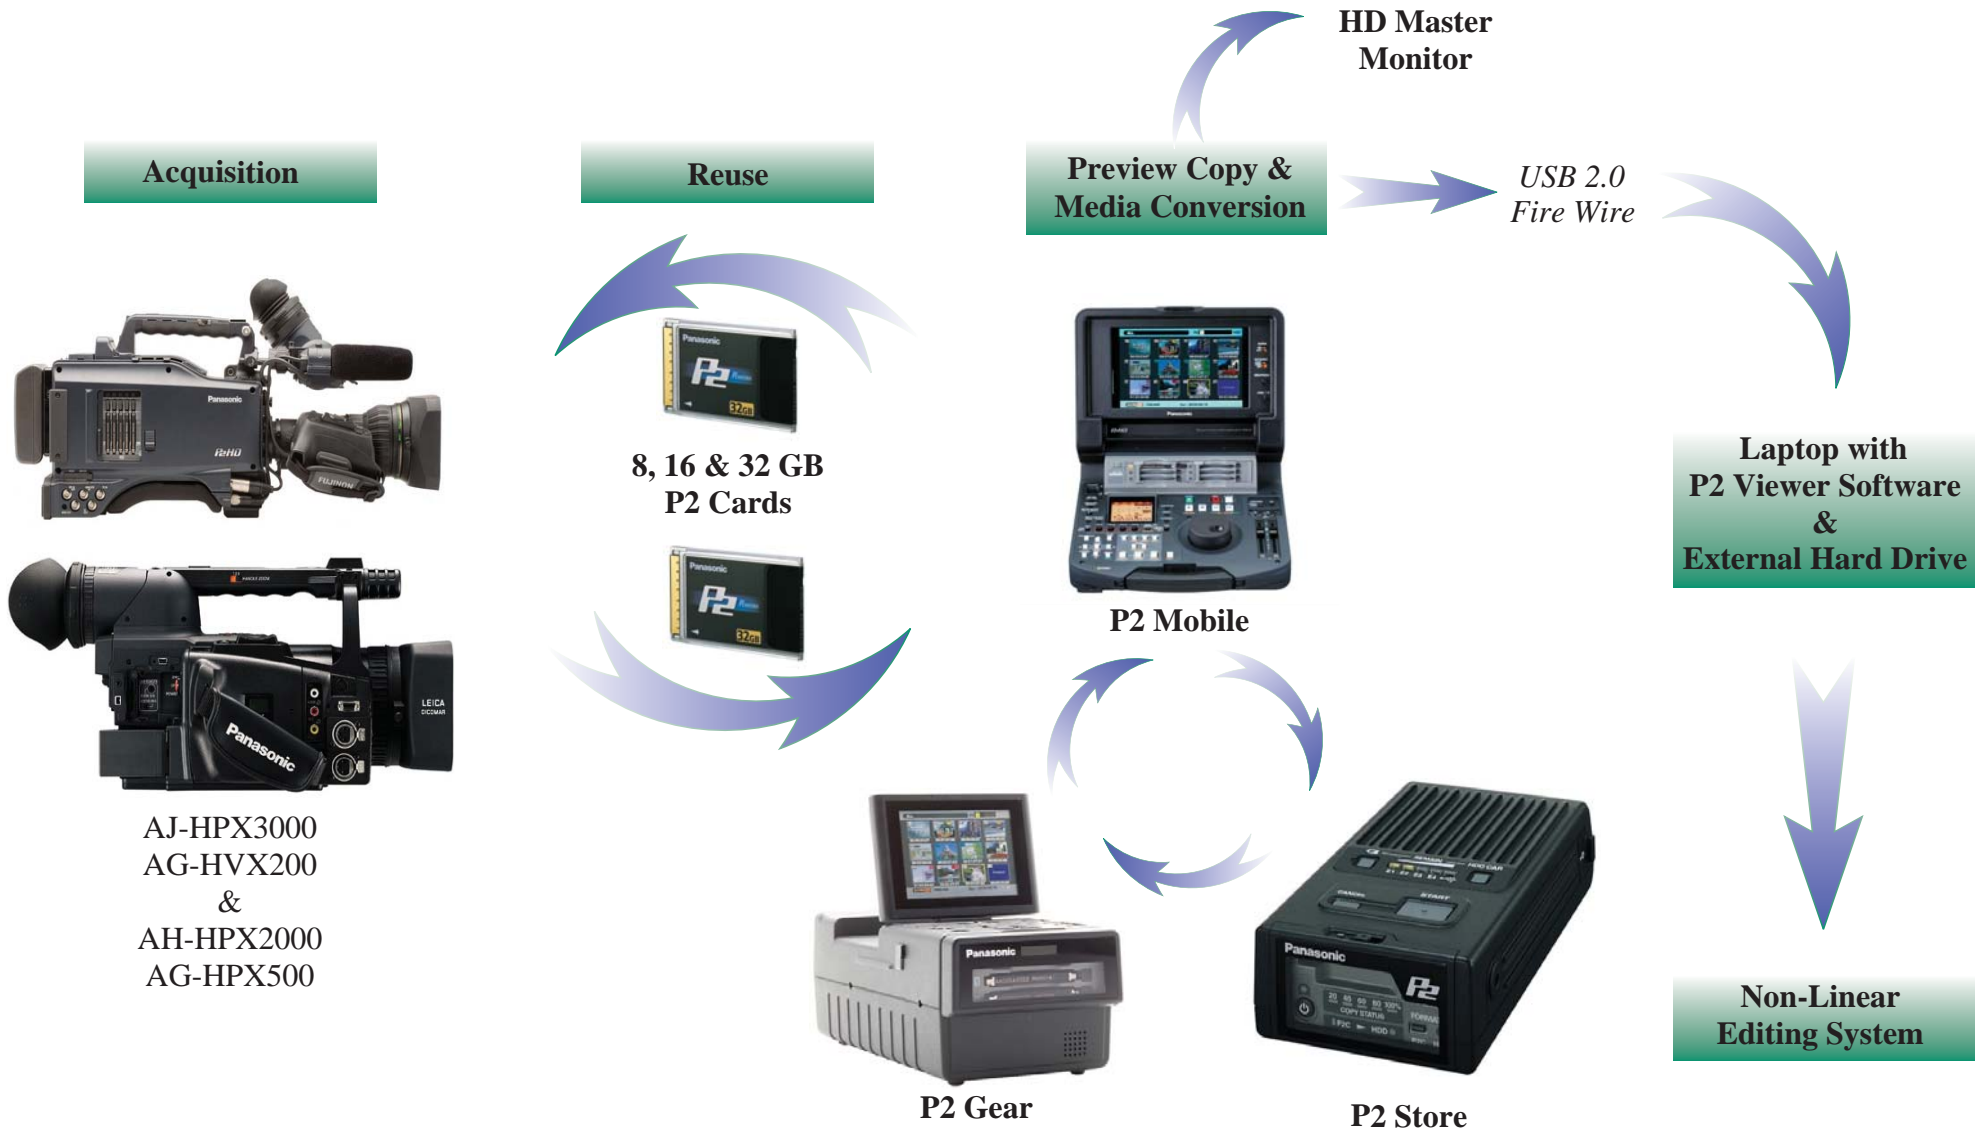

# DEMYSTIFYING THE DATA MANAGEMENT PROCESS:

Production Workflow with Panasonic P2 Memory Card Technology

*It Just Can't Get Any Easier Than THIS!*

**schumacher  
CAMERA**